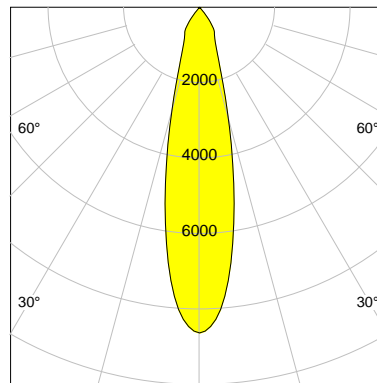

REFLECTOR

Technology	ULTRA
Material	Miro 4 Silver
FWHM	24°
FWTM	55°