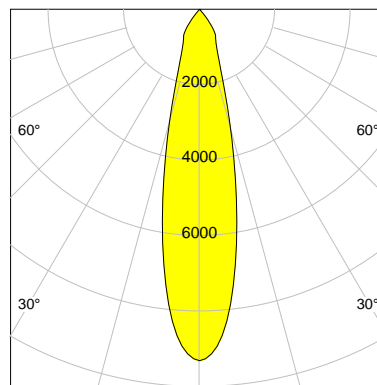

REFLECTOR

Technology	ULTRA
Material	Miro 4 Silver
FWHM	24°
FWTM	55°