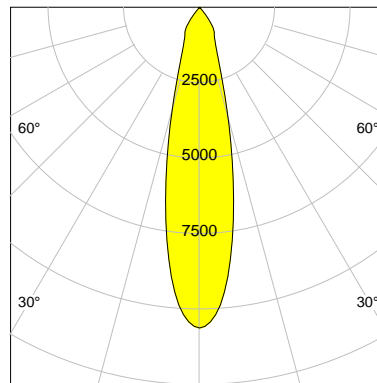

REFLECTOR

Technology	ULTRA
Material	Miro 4 Silver
FWHM	24°
FWTM	55°