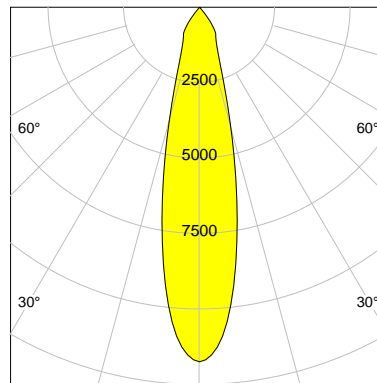

REFLECTOR

Technology	ULTRA
Material	Miro 4 Silver
FWHM	24°
FWTM	55°