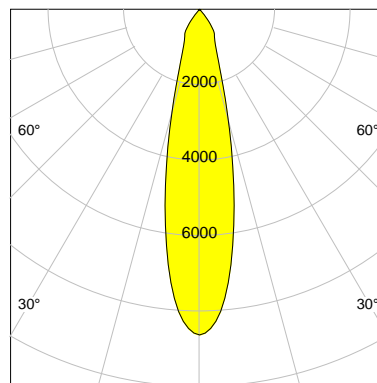

REFLECTOR

Technology	ULTRA
Material	Miro 4 Silver
FWHM	24°
FWTM	55°