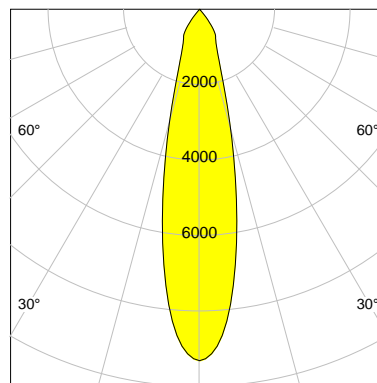

REFLECTOR

Technology	ULTRA
Material	Miro 4 Silver
FWHM	24°
FWTM	55°