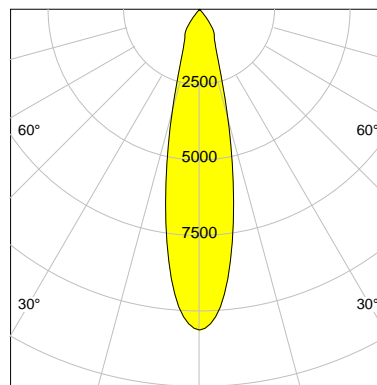

REFLECTOR

Technology	ULTRA
Material	Miro 4 Silver
FWHM	24°
FWTM	55°