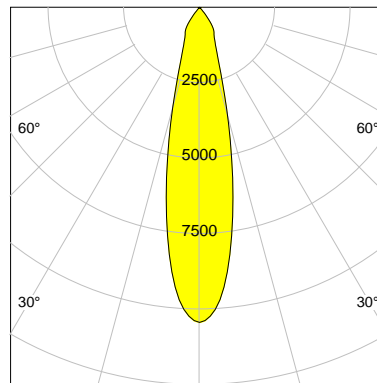

REFLECTOR

Technology	ULTRA
Material	Miro 4 Silver
FWHM	24°
FWTM	55°