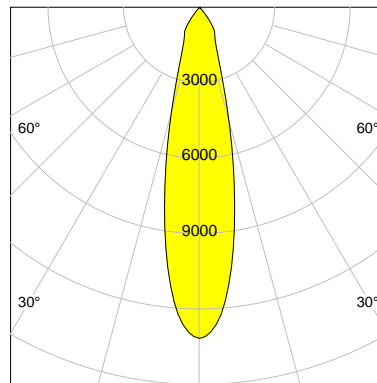

DESCRIPTION

Type	Track Spotlight
Article-number	141279L11068
Colour	black
Energy Consumption	31.8 W
Efficiency	112 lm/W
Luminous Flux	3571 lm
Current (sec)	800 mA
Protection Class	IP 20
Energy-Label	E
Cooling	Passive

LED

Color Temperature	4000K
Color Rendering	CRI 92
LES	15
Color Tolerance	3-Step McAdam
Planckian Curve	BBBL
Spectrum	Premium White G7
Photobiological safety	RG2

ELECTRICAL

Power Supply	220-240, 50-60Hz
Safety Class	2
Startup Time	< 1s
Overload- / Shortcircuit Protection	
Wiring / Adapter	3-Phase Adapter
Max Luminaires MCB	B16A 27 pcs
Tracks	Global Stucchi Eutrac

Control

Control	On/Off
---------	--------

REFLECTOR

Technology	ULTRA
Material	Miro 4 Silver
FWHM	24°
FWTM	55°

I-max : 13158 cd *

UGR : 21.9 (4H/8H - 70/50/20)

H/m	D/m	E _{max} /lx/klm *
1.0	0.4	3685
2.0	0.8	921
3.0	1.3	409
4.0	1.7	230