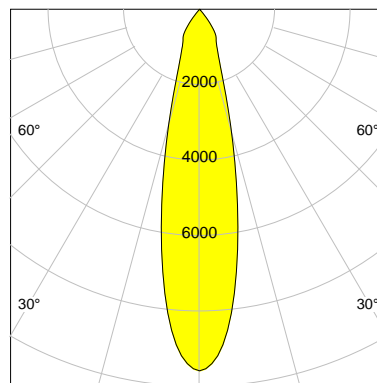

DESCRIPTION

Type	Track Spotlight
Article-number	141279L11069
Colour	white
Energy Consumption	17.1 W
Efficiency	152 lm/W
Luminous Flux	2599 lm
Current (sec)	450 mA
Protection Class	IP 20
Energy-Label	C
Cooling	Passive

LED

Color Temperature	4000K
Color Rendering	CRI 90
LES	15
Color Tolerance	2-Step McAdam
Planckian Curve	BBBL
Spectrum	Premium White G7 HE+
Photobiological safety	RG1

ELECTRICAL

Power Supply	220-240, 50-60Hz
Safety Class	2
Startup Time	< 1s
Overload- / Shortcircuit Protection	
Wiring / Adapter	3-Phase Adapter
Max Luminaires MCB	B16A 27 pcs
Tracks	Global Stucchi Eutrac

Control

Control	On/Off
---------	--------

REFLECTOR

Technology	ULTRA
Material	Miro 4 Silver
FWHM	24°
FWTM	55°

I-max : 9576 cd *

UGR : 20.8 (4H/8H - 70/50/20)

H/m	D/m	E _{max} /lx/klm *
1.0	0.4	3685
2.0	0.8	921
3.0	1.3	409
4.0	1.7	230