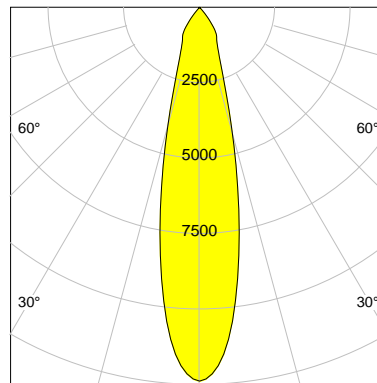

DESCRIPTION

Type	Track Spotlight
Article-number	141279L11072
Colour	white
Energy Consumption	23.2 W
Efficiency	145 lm/W
Luminous Flux	3360 lm
Current (sec)	600 mA
Protection Class	IP 20
Energy-Label	C
Cooling	Passive

LED

Color Temperature	4000K
Color Rendering	CRI 90
LES	15
Color Tolerance	2-Step McAdam
Planckian Curve	BBBL
Spectrum	Premium White G7 HE+
Photobiological safety	RG1

ELECTRICAL

Power Supply	220-240, 50-60Hz
Safety Class	2
Startup Time	< 1s
Overload- / Shortcircuit Protection	
Wiring / Adapter	3-Phase Adapter
Max Luminaires MCB	B16A 27 pcs
Tracks	Global Stucchi Eutrac

Control

Control	On/Off
---------	--------

REFLECTOR

Technology	ULTRA
Material	Miro 4 Silver
FWHM	24°
FWTM	55°

I-max : 12380 cd *

UGR : 21.7 (4H/8H - 70/50/20)

H/m	D/m	E _{max} /lx/klm *
1.0	0.4	3685
2.0	0.8	921
3.0	1.3	409
4.0	1.7	230