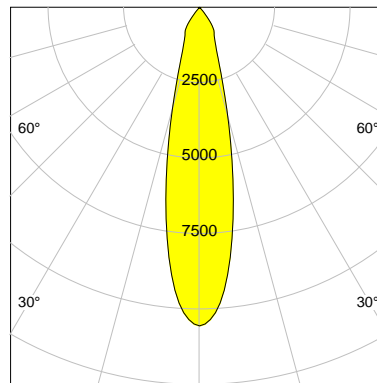

REFLECTOR

Technology	ULTRA
Material	Miro 4 Silver
FWHM	24°
FWTM	55°