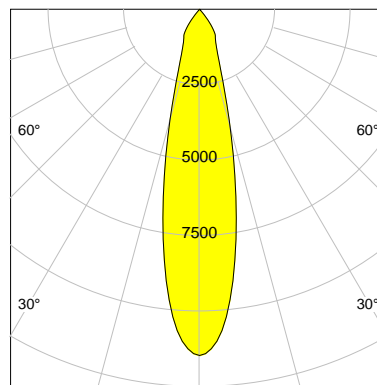

REFLECTOR

Technology	ULTRA
Material	Miro 4 Silver
FWHM	24°
FWTM	55°