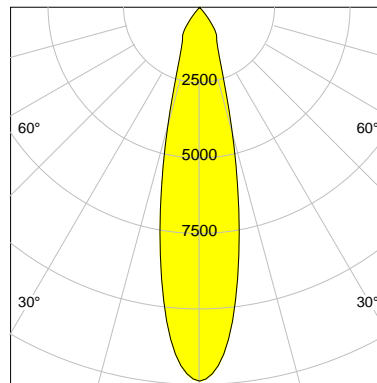

REFLECTOR

Technology	ULTRA
Material	Miro 4 Silver
FWHM	24°
FWTM	55°