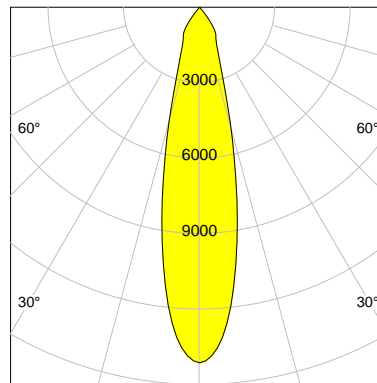

REFLECTOR

Technology	ULTRA
Material	Miro 4 Silver
FWHM	24°
FWTM	55°