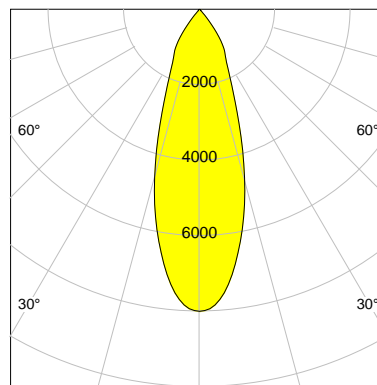

REFLECTOR

Technology	ULTRA
Material	Miro 4 Silver
FWHM	33°
FWTM	71°