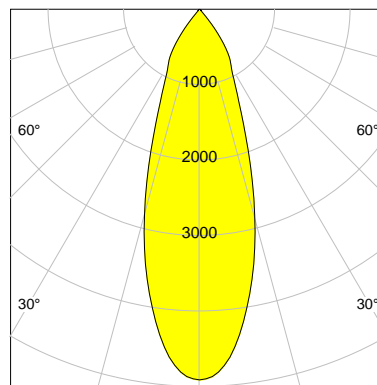

REFLECTOR

Technology	ULTRA
Material	Miro 4 Silver
FWHM	33°
FWTM	71°