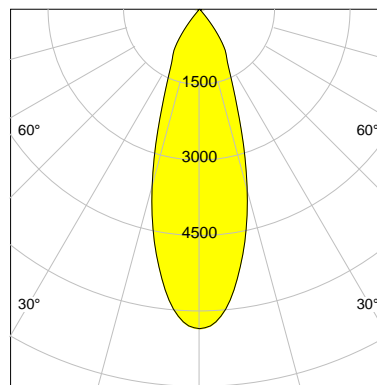

REFLECTOR

Technology	ULTRA
Material	Miro 4 Silver
FWHM	33°
FWTM	71°