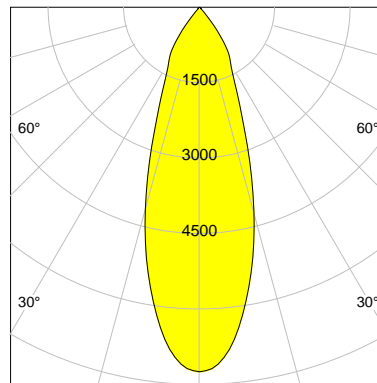

REFLECTOR

Technology	ULTRA
Material	Miro 4 Silver
FWHM	33°
FWTM	71°