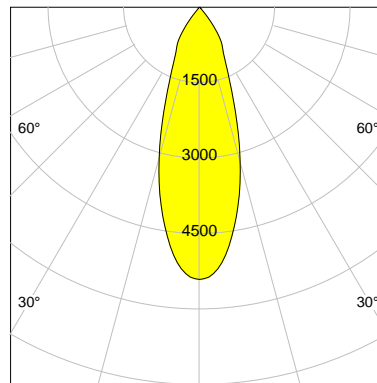

REFLECTOR

Technology	ULTRA
Material	Miro 4 Silver
FWHM	33°
FWTM	71°