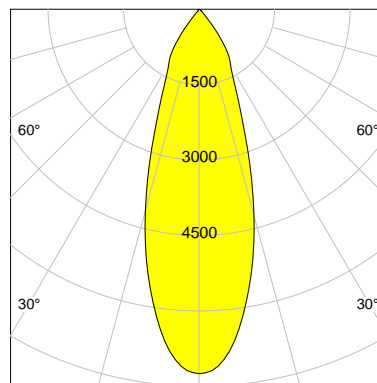

REFLECTOR

Technology	ULTRA
Material	Miro 4 Silver
FWHM	33°
FWTM	71°