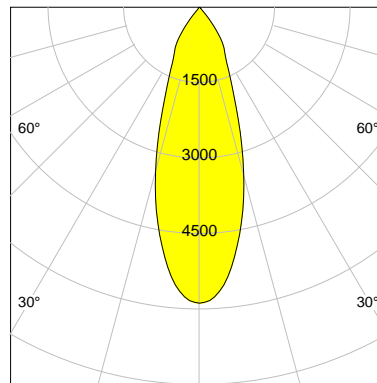

DESCRIPTION

Type	Track Spotlight
Article-number	141279L11107
Colour	silver
Energy Consumption	21.1 W
Efficiency	121 lm/W
Luminous Flux	2559 lm
Current (sec)	550 mA
Protection Class	IP 20
Energy-Label	D
Cooling	Passive

LED

Color Temperature	3000K
Color Rendering	CRI 92
LES	15
Color Tolerance	3-Step McAdam
Planckian Curve	BBBL
Spectrum	Premium White G7
Photobiological safety	RG2

ELECTRICAL

Power Supply	220-240, 50-60Hz
Safety Class	2
Startup Time	< 1s
Overload- / Shortcircuit Protection	
Wiring / Adapter	3-Phase Adapter
Max Luminaires MCB	B16A 27 pcs
Tracks	Global Stucchi Eutrac

Control

Control	On/Off
---------	--------

REFLECTOR

Technology	ULTRA
Material	Miro 4 Silver
FWHM	33°
FWTM	71°

I-max : 5878 cd *

UGR : 21.2 (4H/8H - 70/50/20)

H/m	D/m	E _{max} /lx/klm *
1.0	0.6	2297
2.0	1.2	574
3.0	1.8	255
4.0	2.4	144