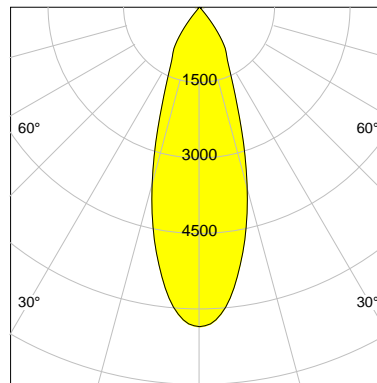

DESCRIPTION

Type	Track Spotlight
Article-number	141279L11108
Colour	silver
Energy Consumption	23.2 W
Efficiency	119 lm/W
Luminous Flux	2763 lm
Current (sec)	600 mA
Protection Class	IP 20
Energy-Label	D
Cooling	Passive

LED

Color Temperature	3000K
Color Rendering	CRI 92
LES	15
Color Tolerance	3-Step McAdam
Planckian Curve	BBBL
Spectrum	Premium White G7
Photobiological safety	RG2

ELECTRICAL

Power Supply	220-240, 50-60Hz
Safety Class	2
Startup Time	< 1s
Overload- / Shortcircuit Protection	
Wiring / Adapter	3-Phase Adapter
Max Luminaires MCB	B16A 27 pcs
Tracks	Global Stucchi Eutrac

Control

Control	On/Off
---------	--------

REFLECTOR

Technology	ULTRA
Material	Miro 4 Silver
FWHM	33°
FWTM	71°

I-max : 6347 cd *

UGR : 21.5 (4H/8H - 70/50/20)

H/m	D/m	E _{max} /lx/klm *
1.0	0.6	2297
2.0	1.2	574
3.0	1.8	255
4.0	2.4	144