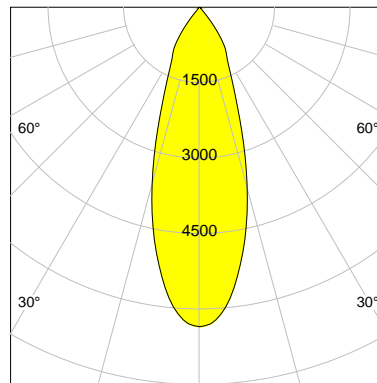

REFLECTOR

Technology	ULTRA
Material	Miro 4 Silver
FWHM	33°
FWTM	71°