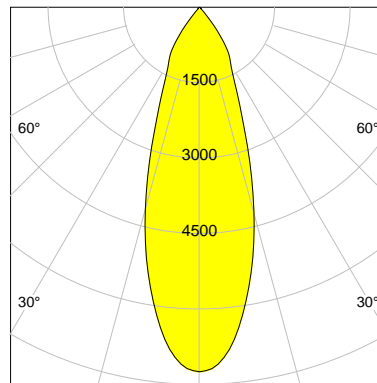

DESCRIPTION

Type	Track Spotlight
Article-number	141279L11115
Colour	black
Energy Consumption	27.4 W
Efficiency	115 lm/W
Luminous Flux	3153 lm
Current (sec)	700 mA
Protection Class	IP 20
Energy-Label	D
Cooling	Passive

LED

Color Temperature	3000K
Color Rendering	CRI 92
LES	15
Color Tolerance	3-Step McAdam
Planckian Curve	BBBL
Spectrum	Premium White G7
Photobiological safety	RG2

ELECTRICAL

Power Supply	220-240, 50-60Hz
Safety Class	2
Startup Time	< 1s
Overload- / Shortcircuit Protection	
Wiring / Adapter	3-Phase Adapter
Max Luminaires MCB	B16A 27 pcs
Tracks	Global Stucchi Eutrac

Control

Control	On/Off
---------	--------

REFLECTOR

Technology	ULTRA
Material	Miro 4 Silver
FWHM	33°
FWTM	71°

I-max : 7243 cd *

UGR : 22.0 (4H/8H - 70/50/20)

H/m	D/m	E _{max} /lx/klm *
1.0	0.6	2297
2.0	1.2	574
3.0	1.8	255
4.0	2.4	144