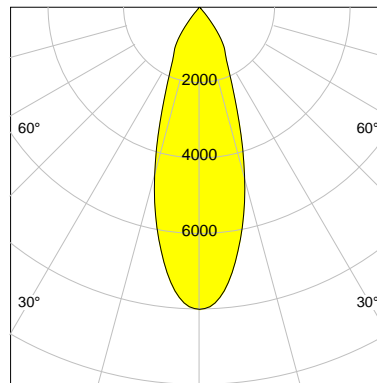

DESCRIPTION

Type	Track Spotlight
Article-number	141279L11116
Colour	black
Energy Consumption	31.8 W
Efficiency	110 lm/W
Luminous Flux	3484 lm
Current (sec)	800 mA
Protection Class	IP 20
Energy-Label	E
Cooling	Passive

LED

Color Temperature	3000K
Color Rendering	CRI 92
LES	15
Color Tolerance	3-Step McAdam
Planckian Curve	BBBL
Spectrum	Premium White G7
Photobiological safety	RG2

ELECTRICAL

Power Supply	220-240, 50-60Hz
Safety Class	2
Startup Time	< 1s
Overload- / Shortcircuit Protection	
Wiring / Adapter	3-Phase Adapter
Max Luminaires MCB	B16A 27 pcs
Tracks	Global Stucchi Eutrac

Control

Control	On/Off
---------	--------

REFLECTOR

Technology	ULTRA
Material	Miro 4 Silver
FWHM	33°
FWTM	71°

I-max : 8003 cd *

UGR : 22.3 (4H/8H - 70/50/20)

H/m	D/m	E _{max} /lx/klm *
1.0	0.6	2297
2.0	1.2	574
3.0	1.8	255
4.0	2.4	144