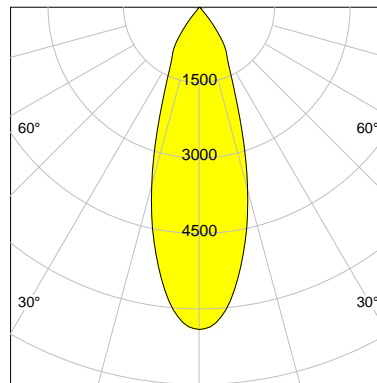

REFLECTOR

Technology	ULTRA
Material	Miro 4 Silver
FWHM	33°
FWTM	71°