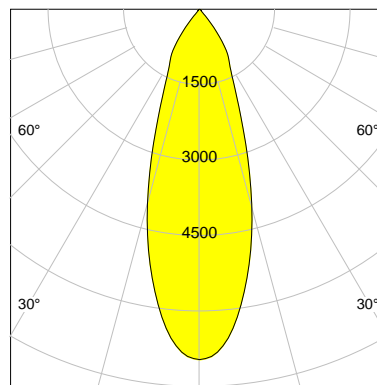

DESCRIPTION

Type	Track Spotlight
Article-number	141279L11119
Colour	white
Energy Consumption	21.1 W
Efficiency	143 lm/W
Luminous Flux	3030 lm
Current (sec)	550 mA
Protection Class	IP 20
Energy-Label	C
Cooling	Passive

LED

Color Temperature	3500K
Color Rendering	CRI 90
LES	15
Color Tolerance	2-Step McAdam
Planckian Curve	BBBL
Spectrum	Premium White G7 HE+
Photobiological safety	RG1

ELECTRICAL

Power Supply	220-240, 50-60Hz
Safety Class	2
Startup Time	< 1s
Overload- / Shortcircuit Protection	
Wiring / Adapter	3-Phase Adapter
Max Luminaires MCB	B16A 27 pcs
Tracks	Global Stucchi Eutrac

Control

Control	On/Off
---------	--------

REFLECTOR

Technology	ULTRA
Material	Miro 4 Silver
FWHM	33°
FWTM	71°

I-max : 6960 cd *

UGR : 21.8 (4H/8H - 70/50/20)

H/m	D/m	E _{max} /lx/klm *
1.0	0.6	2297
2.0	1.2	574
3.0	1.8	255
4.0	2.4	144