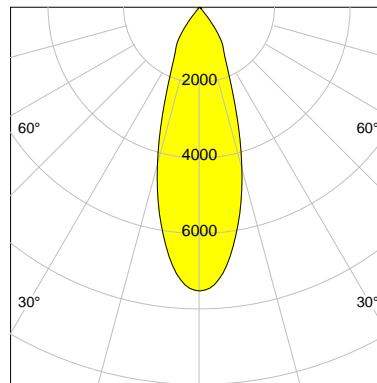

DESCRIPTION

Type	Track Spotlight
Article-number	141279L11120
Colour	white
Energy Consumption	23.2 W
Efficiency	141 lm/W
Luminous Flux	3271 lm
Current (sec)	600 mA
Protection Class	IP 20
Energy-Label	C
Cooling	Passive

LED

Color Temperature	3500K
Color Rendering	CRI 90
LES	15
Color Tolerance	2-Step McAdam
Planckian Curve	BBBL
Spectrum	Premium White G7 HE+
Photobiological safety	RG1

ELECTRICAL

Power Supply	220-240, 50-60Hz
Safety Class	2
Startup Time	< 1s
Overload- / Shortcircuit Protection	
Wiring / Adapter	3-Phase Adapter
Max Luminaires MCB	B16A 27 pcs
Tracks	Global Stucchi Eutrac

Control

Control	On/Off
---------	--------

REFLECTOR

Technology	ULTRA
Material	Miro 4 Silver
FWHM	33°
FWTM	71°

I-max : 7514 cd *

UGR : 22.1 (4H/8H - 70/50/20)

H/m	D/m	E _{max} /lx/klm *
1.0	0.6	2297
2.0	1.2	574
3.0	1.8	255
4.0	2.4	144