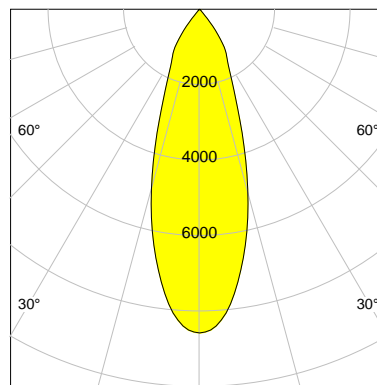

REFLECTOR

Technology	ULTRA
Material	Miro 4 Silver
FWHM	33°
FWTM	71°