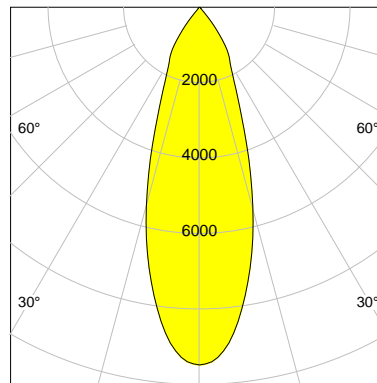

DESCRIPTION

Type	Track Spotlight
Article-number	141279L11122
Colour	white
Energy Consumption	31.8 W
Efficiency	130 lm/W
Luminous Flux	4125 lm
Current (sec)	800 mA
Protection Class	IP 20
Energy-Label	D
Cooling	Passive

LED

Color Temperature	3500K
Color Rendering	CRI 90
LES	15
Color Tolerance	2-Step McAdam
Planckian Curve	BBBL
Spectrum	Premium White G7 HE+
Photobiological safety	RG1

ELECTRICAL

Power Supply	220-240, 50-60Hz
Safety Class	2
Startup Time	< 1s
Overload- / Shortcircuit Protection	
Wiring / Adapter	3-Phase Adapter
Max Luminaires MCB	B16A 27 pcs
Tracks	Global Stucchi Eutrac

Control

Control	On/Off
---------	--------

REFLECTOR

Technology	ULTRA
Material	Miro 4 Silver
FWHM	33°
FWTM	71°

I-max : 9476 cd *

UGR : 22.9 (4H/8H - 70/50/20)

H/m	D/m	E _{max} /lx/klm *
1.0	0.6	2297
2.0	1.2	574
3.0	1.8	255
4.0	2.4	144