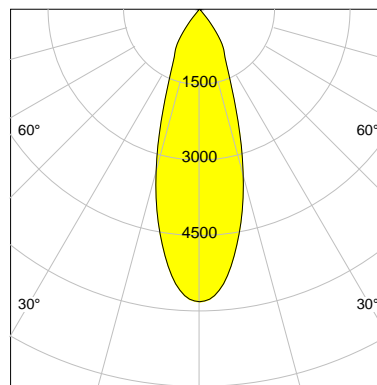

REFLECTOR

Technology	ULTRA
Material	Miro 4 Silver
FWHM	33°
FWTM	71°