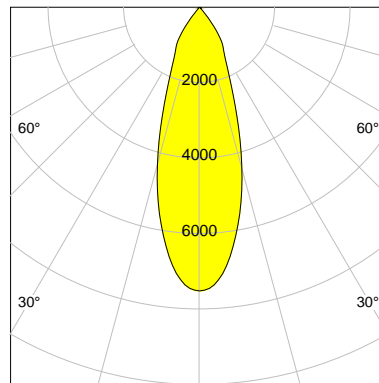

REFLECTOR

Technology	ULTRA
Material	Miro 4 Silver
FWHM	33°
FWTM	71°