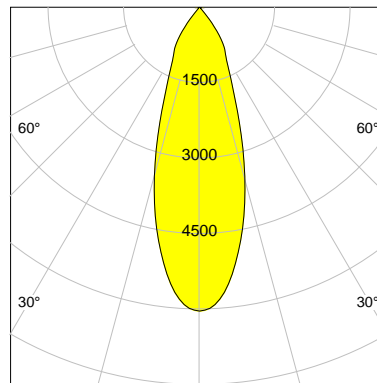

DESCRIPTION

Type	Track Spotlight
Article-number	141279L11128
Colour	white
Energy Consumption	19.1 W
Efficiency	138 lm/W
Luminous Flux	2627 lm
Current (sec)	500 mA
Protection Class	IP 20
Energy-Label	C
Cooling	Passive

LED

Color Temperature	3000K
Color Rendering	CRI 82
LES	15
Color Tolerance	3-Step McAdam
Planckian Curve	BBBL
Spectrum	Premium White G7
Photobiological safety	RG2

ELECTRICAL

Power Supply	220-240, 50-60Hz
Safety Class	2
Startup Time	< 1s
Overload- / Shortcircuit Protection	
Wiring / Adapter	3-Phase Adapter
Max Luminaires MCB	B16A 27 pcs
Tracks	Global Stucchi Eutrac

Control

Control	On/Off
---------	--------

REFLECTOR

Technology	ULTRA
Material	Miro 4 Silver
FWHM	33°
FWTM	71°

I-max : 6035 cd *

UGR : 21.3 (4H/8H - 70/50/20)

H/m	D/m	E _{max} /lx/klm *
1.0	0.6	2297
2.0	1.2	574
3.0	1.8	255
4.0	2.4	144