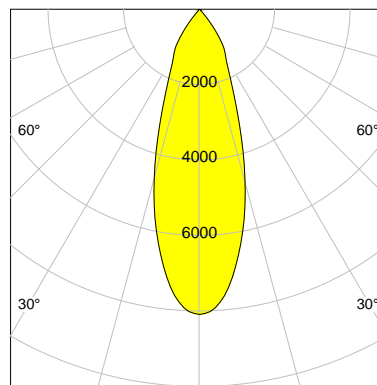

DESCRIPTION

Type	Track Spotlight
Article-number	141279L11131
Colour	white
Energy Consumption	27.4 W
Efficiency	128 lm/W
Luminous Flux	3518 lm
Current (sec)	700 mA
Protection Class	IP 20
Energy-Label	D
Cooling	Passive

LED

Color Temperature	3000K
Color Rendering	CRI 82
LES	15
Color Tolerance	3-Step McAdam
Planckian Curve	BBBL
Spectrum	Premium White G7
Photobiological safety	RG2

ELECTRICAL

Power Supply	220-240, 50-60Hz
Safety Class	2
Startup Time	< 1s
Overload- / Shortcircuit Protection	
Wiring / Adapter	3-Phase Adapter
Max Luminaires MCB	B16A 27 pcs
Tracks	Global Stucchi Eutrac

Control

Control	On/Off
---------	--------

REFLECTOR

Technology	ULTRA
Material	Miro 4 Silver
FWHM	33°
FWTM	71°

I-max : 8081 cd *

UGR : 22.3 (4H/8H - 70/50/20)

H/m	D/m	E _{max} /lx/klm *
1.0	0.6	2297
2.0	1.2	574
3.0	1.8	255
4.0	2.4	144