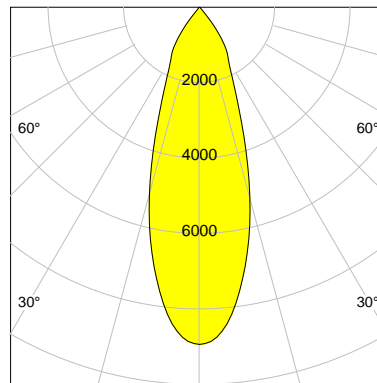

DESCRIPTION

Type	Track Spotlight
Article-number	141279L11132
Colour	white
Energy Consumption	31.8 W
Efficiency	122 lm/W
Luminous Flux	3888 lm
Current (sec)	800 mA
Protection Class	IP 20
Energy-Label	D
Cooling	Passive

LED

Color Temperature	3000K
Color Rendering	CRI 82
LES	15
Color Tolerance	3-Step McAdam
Planckian Curve	BBBL
Spectrum	Premium White G7
Photobiological safety	RG2

ELECTRICAL

Power Supply	220-240, 50-60Hz
Safety Class	2
Startup Time	< 1s
Overload- / Shortcircuit Protection	
Wiring / Adapter	3-Phase Adapter
Max Luminaires MCB	B16A 27 pcs
Tracks	Global Stucchi Eutrac

Control

Control	On/Off
---------	--------

REFLECTOR

Technology	ULTRA
Material	Miro 4 Silver
FWHM	33°
FWTM	71°

I-max : 8931 cd *

UGR : 22.7 (4H/8H - 70/50/20)

H/m	D/m	E _{max} /lx/klm *
1.0	0.6	2297
2.0	1.2	574
3.0	1.8	255
4.0	2.4	144