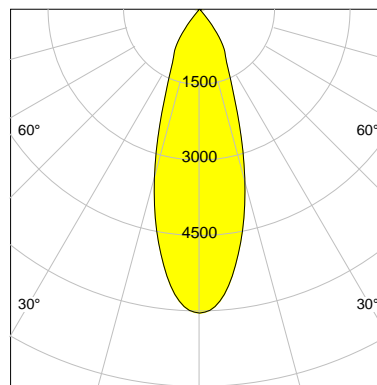

REFLECTOR

Technology	ULTRA
Material	Miro 4 Silver
FWHM	33°
FWTM	71°