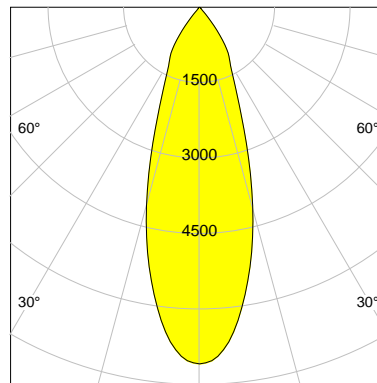

REFLECTOR

Technology	ULTRA
Material	Miro 4 Silver
FWHM	33°
FWTM	71°