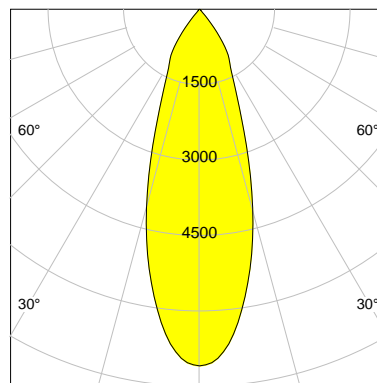

REFLECTOR

Technology	ULTRA
Material	Miro 4 Silver
FWHM	33°
FWTM	71°