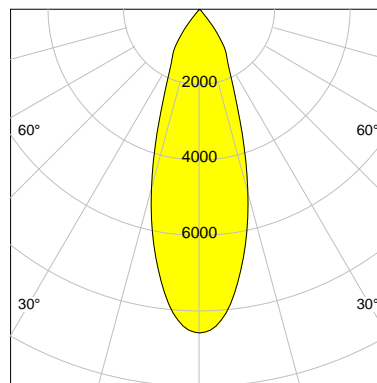

REFLECTOR

Technology	ULTRA
Material	Miro 4 Silver
FWHM	33°
FWTM	71°