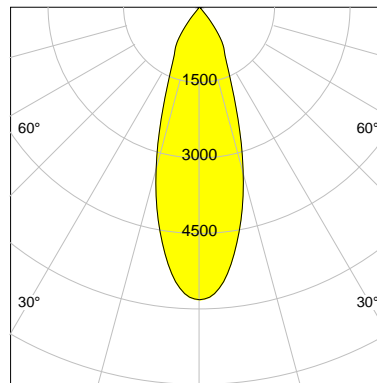

REFLECTOR

Technology	ULTRA
Material	Miro 4 Silver
FWHM	33°
FWTM	71°