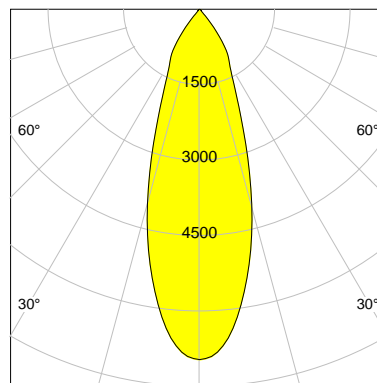

REFLECTOR

Technology	ULTRA
Material	Miro 4 Silver
FWHM	33°
FWTM	71°