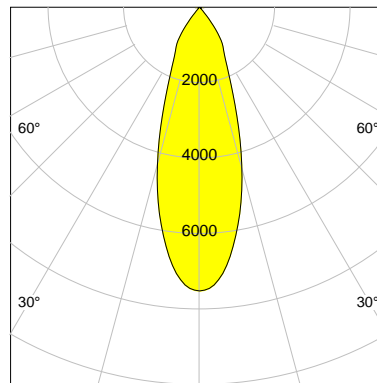

REFLECTOR

Technology	ULTRA
Material	Miro 4 Silver
FWHM	33°
FWTM	71°