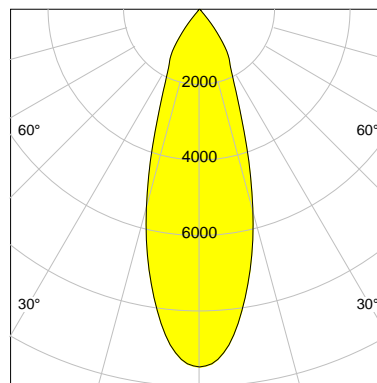

REFLECTOR

Technology	ULTRA
Material	Miro 4 Silver
FWHM	33°
FWTM	71°