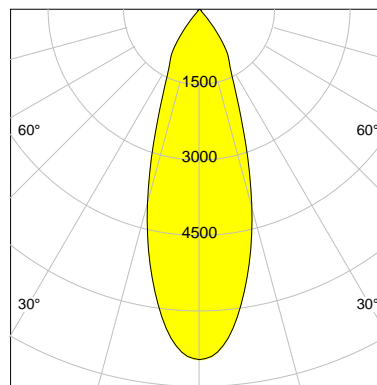

REFLECTOR

Technology	ULTRA
Material	Miro 4 Silver
FWHM	33°
FWTM	71°