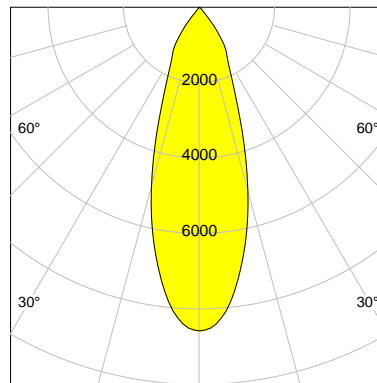

REFLECTOR

Technology	ULTRA
Material	Miro 4 Silver
FWHM	33°
FWTM	71°