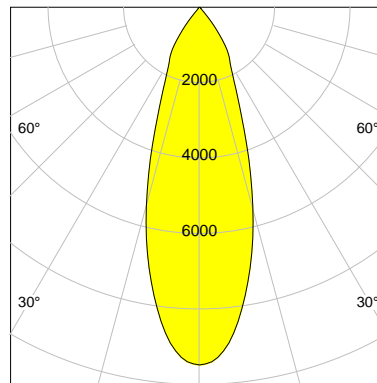

REFLECTOR

Technology	ULTRA
Material	Miro 4 Silver
FWHM	33°
FWTM	71°