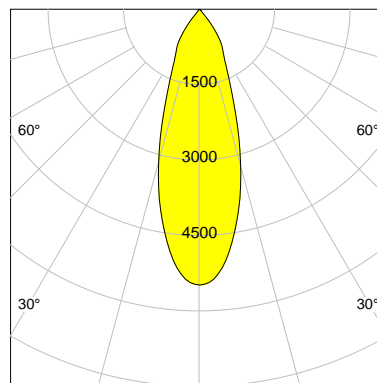

REFLECTOR

Technology	ULTRA
Material	Miro 4 Silver
FWHM	33°
FWTM	71°