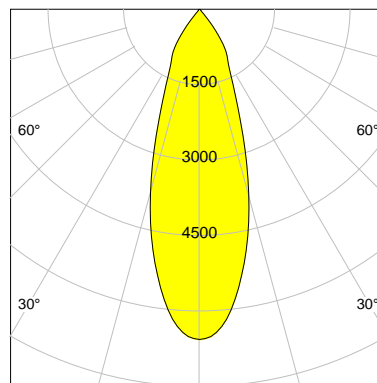

REFLECTOR

Technology	ULTRA
Material	Miro 4 Silver
FWHM	33°
FWTM	71°