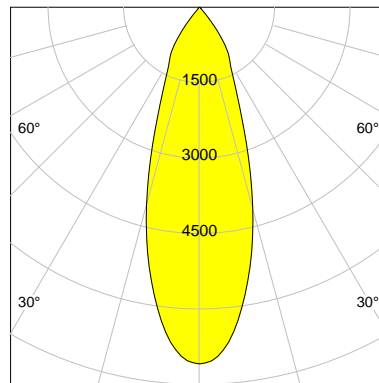

REFLECTOR

Technology	ULTRA
Material	Miro 4 Silver
FWHM	33°
FWTM	71°